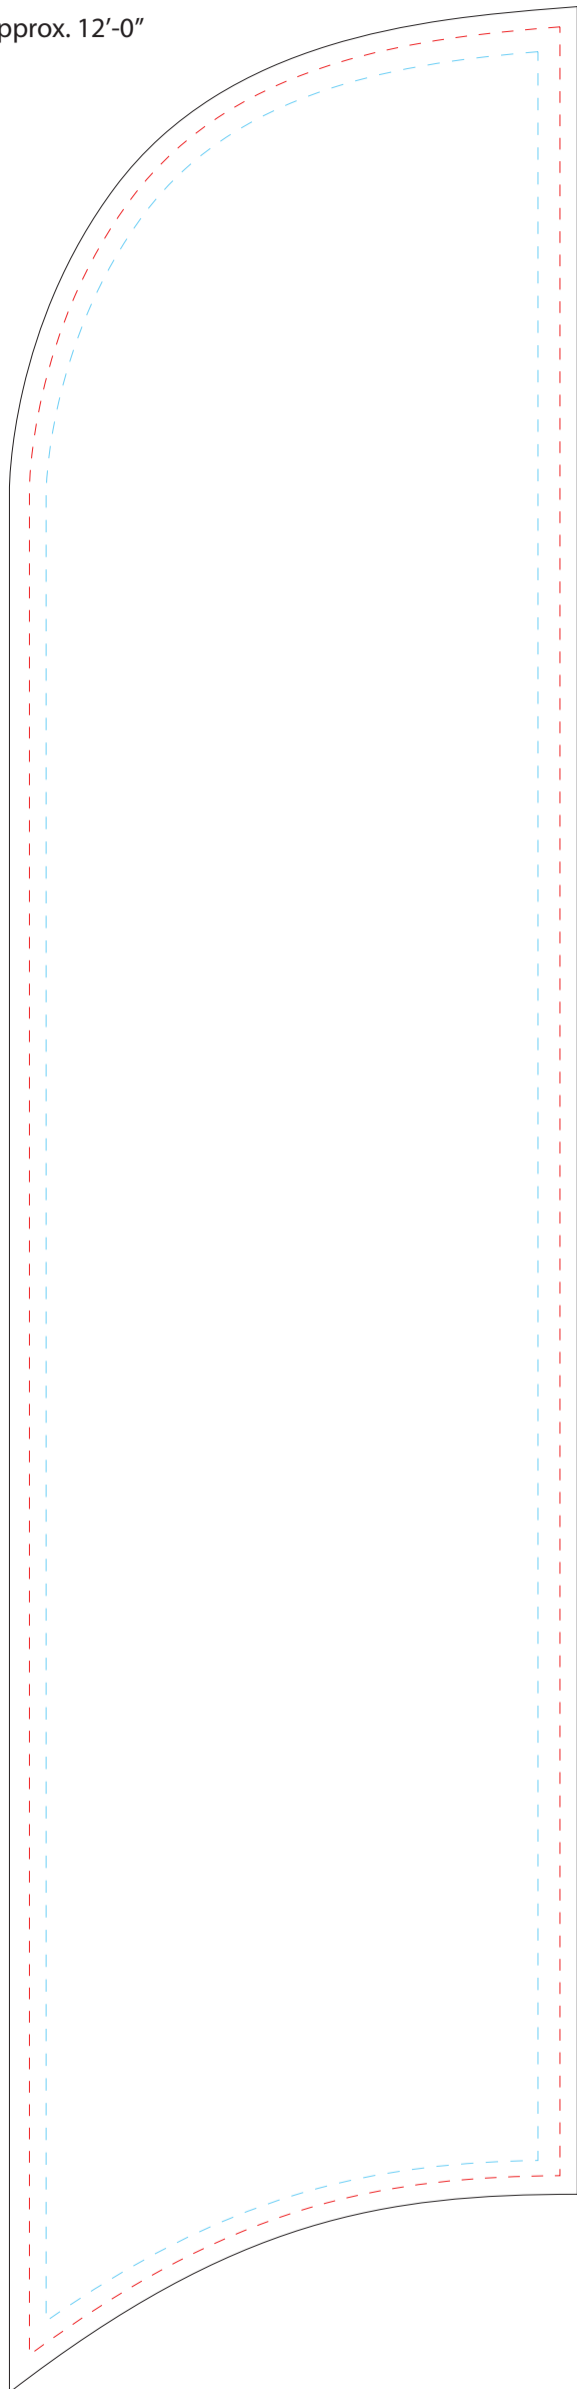

MEDIUM - BLADE BANNER

Finished Size: Approx. 27.6" X 121"

Overall Height When Displayed: Approx. 12'-0"

Art Guidelines

Template is at a scale of 10%.

Please ensure all text has been converted to outlines.

Document must be in CMYK colour mode.

Pantone Solid Coated colours should be used to ensure best colour matching.

Files must be provided as one of the following:
.ai .pdf .eps .tiff

Red Line:
Finished viewable area/size

Blue Line:
Safe Art Area (Type and critical graphics should be within this line)

Black Line:
Background should bleed to the black line

IMPORTANT

DO NOT DELETE, RESIZE OR REVISE ANY CONTENT OF THIS TEMPLATE.